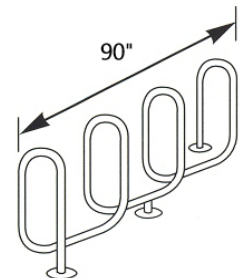

Specification Sheet

The Bike Rib[®] Flow Rack

www.bikerack.com/bikeracks/

Sizes

BR4
four bikes

BR6
six bikes

BR8
eight bikes

Finish Options

Galvanized

Hot-dipped after fabrication.

Powder Coat Paint

Polyester powder coat. Standard color: black hammer.

Thermo Plastic Coating

A kind-to-the-bike (soft to the touch) finish. Standard color: black.

Function First, Inc. : 3935 N. Country Club Rd., #25 : Tucson, Arizona 85716