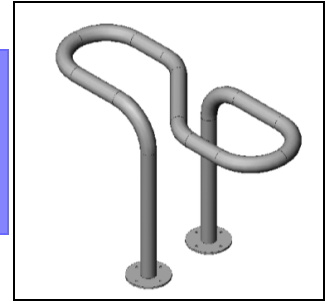

# TwisT

Made in the USA

The TwisT for two bikes. Like the Oval, TrakRak and BikeBot racks, the TwisT separates the bikes for comfortable, secure and EASY TO USE bike parking. The TwisT provides ample contact points with the bike and is positioned at just the right height for using a U-lock to secure both bike frame and wheel. We also like the way it looks.

**2 Bikes**

**No Bike Interference**

**Modern Design**