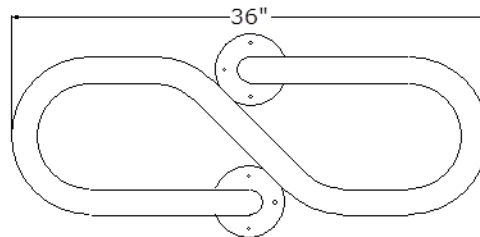

Function First Design, LLC
www.BikeRack.com
120 S. Houghton Rd.
Suite 138-153
Tucson, AZ 85747
520-322-9626
sales@BikeRack.com