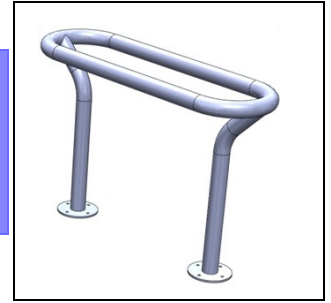

TrakRak

Made in the USA

The TrakRak for two bikes provides a large surface area to support the bike. The TrakRak is positioned for easy use and optimal security. The legs are recessed to avoid tripping or pedal banging. Also works for short term seating

2 Bikes

Great Bike Spacing

Standard Finish

Powder Coat Paint Black Hammered

Optional Finish

Galvanized Hot-dipped after fabrication

Powder Coat Paint

See Color Chart & Zinc prime coat

Thermo-plastic Coating

Mounting Options

Surface Mount

In-Ground Mount

(see mounting instructions sheet)

2" x .120" Steel Tubing

Function First Design, LLC
 www.BikeRack.com
 120 S. Houghton Rd.
 Suite 138-153
 Tucson, AZ 85747
 520-322-9626
 sales@BikeRack.com