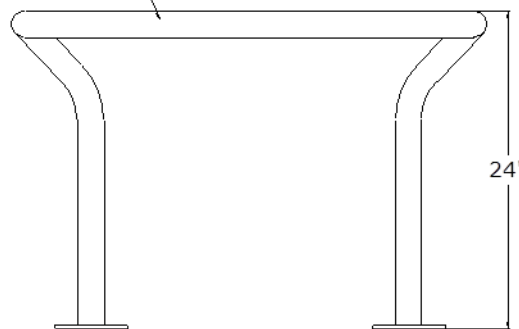

Thermo-plastic Coating

Mounting Options

Surface Mount

In-Ground Mount

(see mounting instructions sheet)

2" x .120" Steel Tubing

Function First Design, LLC
 www.BikeRack.com
 120 S. Houghton Rd.
 Suite 138-153
 Tucson, AZ 85747
 520-322-9626
 sales@BikeRack.com