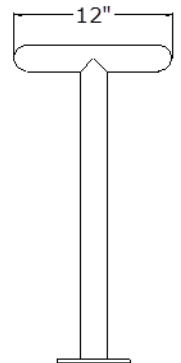

Thermo-plastic Coating

Mounting Options

Surface Mount

In-Ground Mount

(see mounting instructions sheet)

2" x .120" Steel Tubing

Function First Design, LLC
 www.BikeRack.com
 120 S. Houghton Rd.
 Suite 138-153
 Tucson, AZ 85747
 520-322-9626
 sales@BikeRack.com